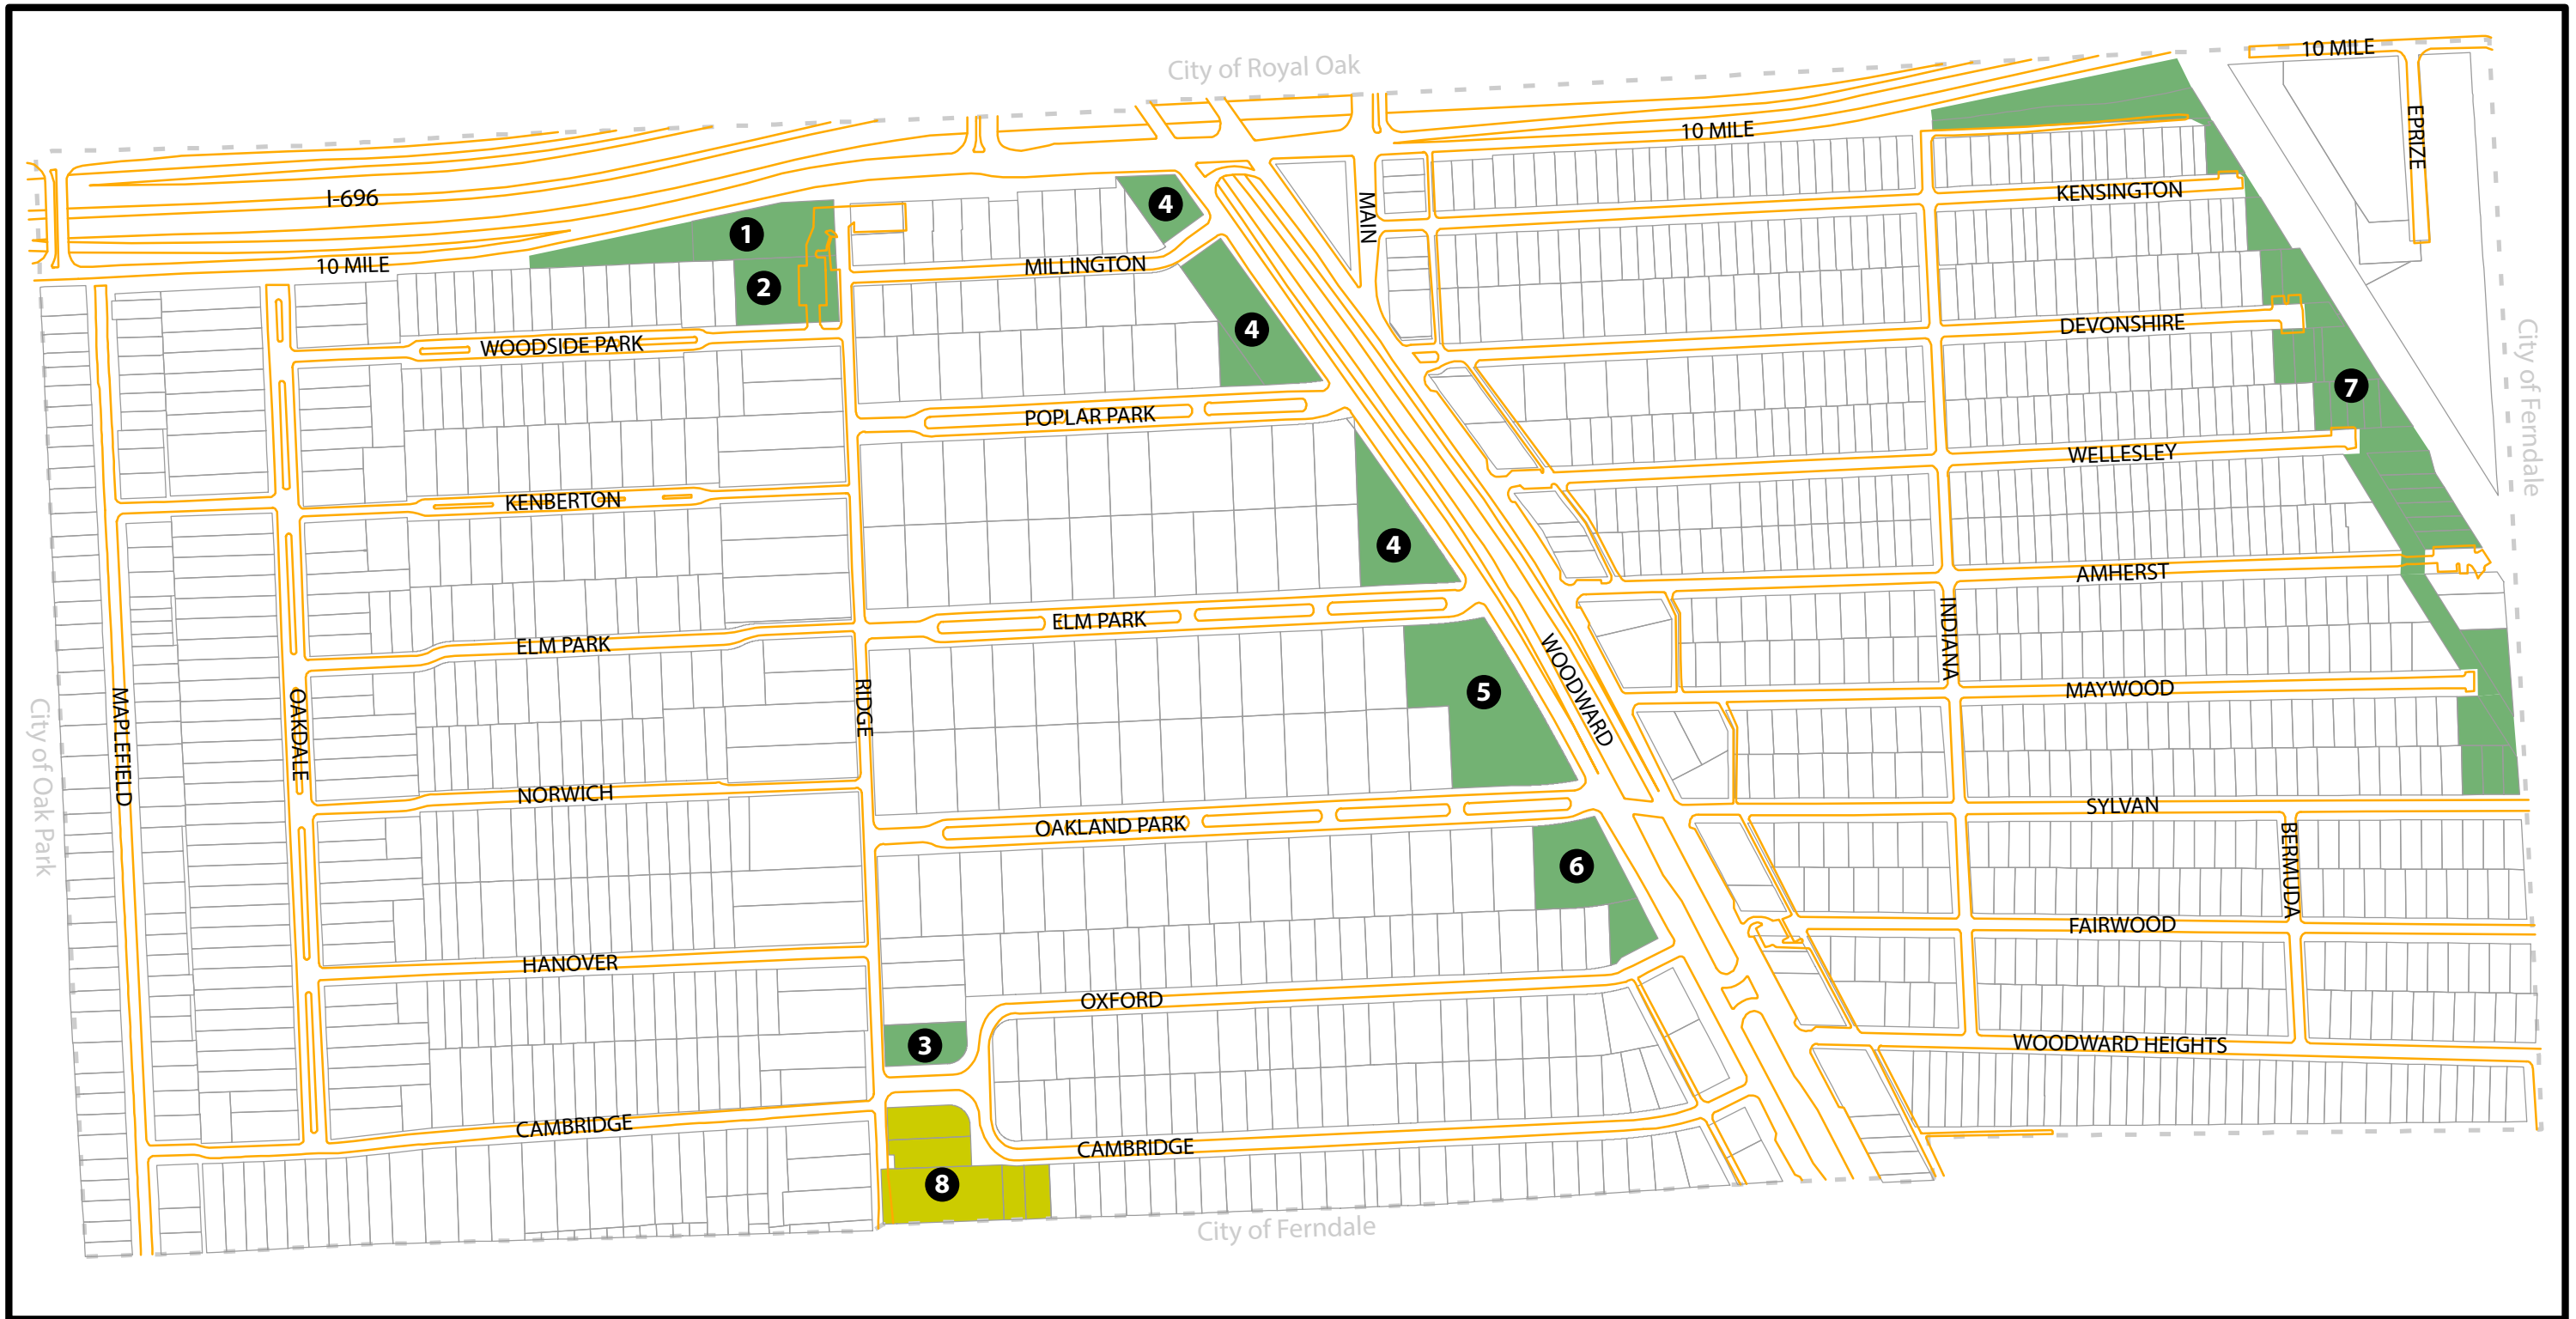

# City of Pleasant Ridge Recreation Inventory Map

## LEGEND

- City Parks
  - 1. Community Center Park
  - 2. Community Pool
  - 3. Hessel Park
  - 4. Woodward Greenbelt Parks
- Ferndale Schools
  - 5. Memorial Park
  - 6. Stevenson Park
  - 7. Gainsboro Park
  - 8. Ferndale Lower Elementary