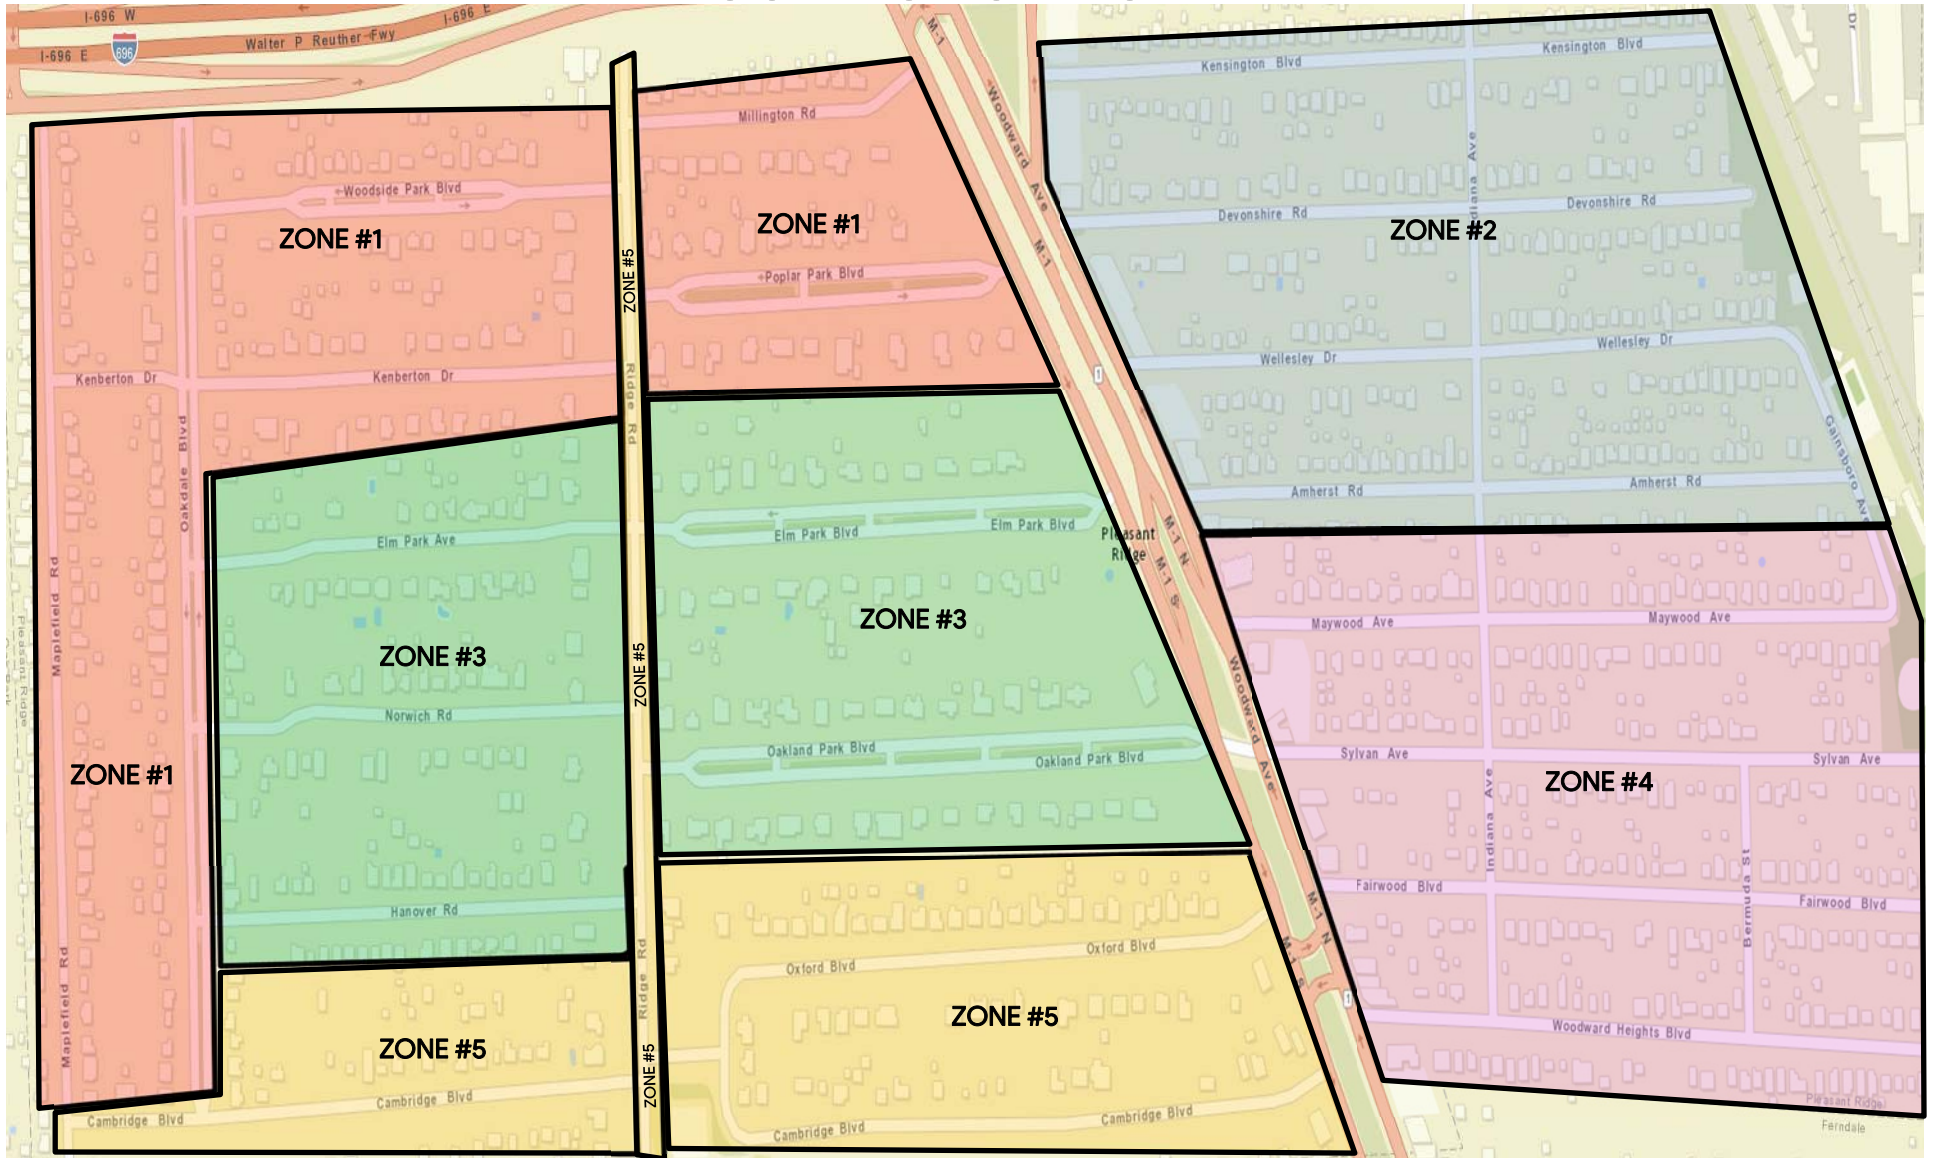

LEAF COLLECTION ZONE MAP

- ZONE 1:** Maplefield, Oakdale, Woodside Park, Kenberton, Millington, Poplar Park
- ZONE 2:** Kensington, Devonshire, Wellesley, Amherst & Indiana (N of Amherst)
- ZONE 3:** Elm Park (both E & W), Norwich, Oakland Park, Hanover
- ZONE 4:** Maywood, Sylvan, Fairwood, Woodward Heights, Bermuda & Indiana (S of Amherst)
- ZONE 5:** Oxford, Cambridge (both E & W), Ridge Road